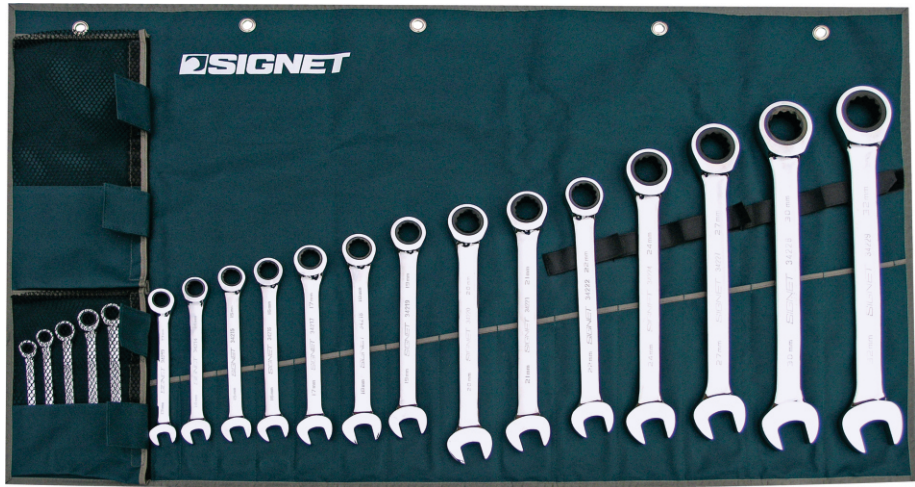

80146
 Sugg Retail \$34.42

\$12⁵⁸

DEBURRING TOOL - HEAVY DUTY

NOGA

EO1000
56001 Sugg Retail \$11.36
 Disposable deburring tool
 S10 Blade (56120) mounted on an 8mm
 painted aluminum handle.
 Handy pocket clip.

SAVE 22%

\$8⁹¹

WWW.SIGNETCANADA.COM

Spring SPECIAL

SIGNET

19 PIECE METRIC RATCHET WRENCH SET

ANSI

LARGE SIZES UP TO 32MM

SAVE 38%

\$515⁶³

SIGNET WRENCH COMMERCIAL/INDUSTRIAL

34279 Sugg Retail \$830.11
8, 9, 10, 11, 12, 13, 14, 15, 16, 17, 18, 19, 20, 21, 22, 24, 27, 30, 32mm

METAL SOCKET CLIP RAILS

SAVE 78%

SPECIAL SPECIAL SPECIAL